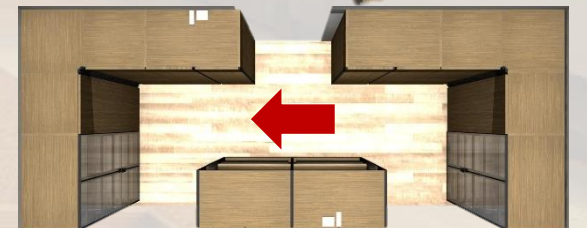

WARDROBE DIMENSIONS