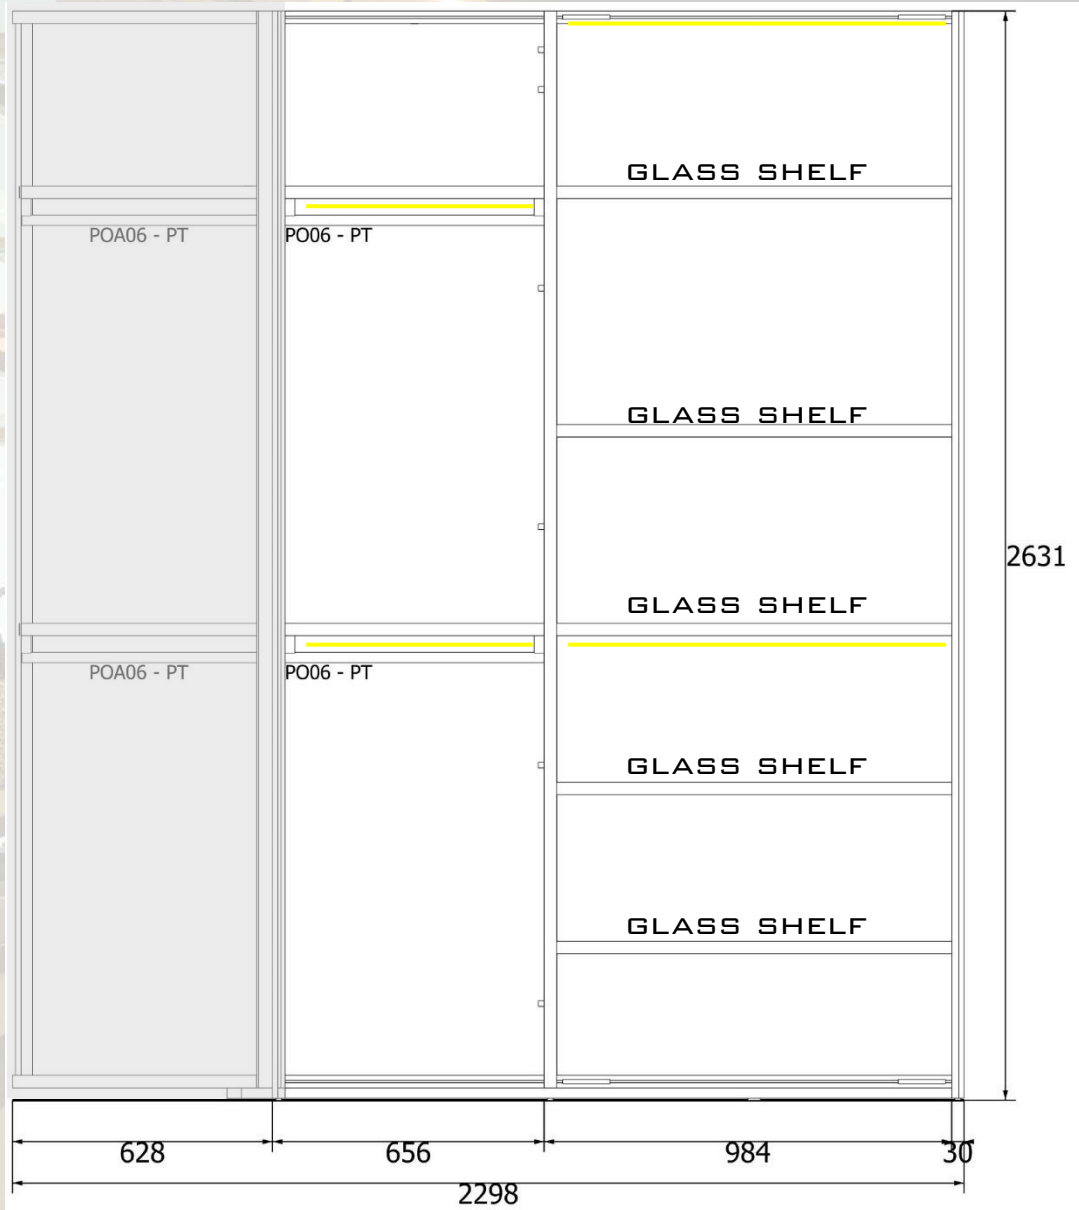

MASTER WARDROBE # 81 TREVISE # 08.10.2022

METAL FRAME SIDE  
PANELS WITH STOPSOL  
TRANSPARENT GLASS.

METAL FRAME  
CENTRAL PANEL.

# WARDROBE DIMENSIONS