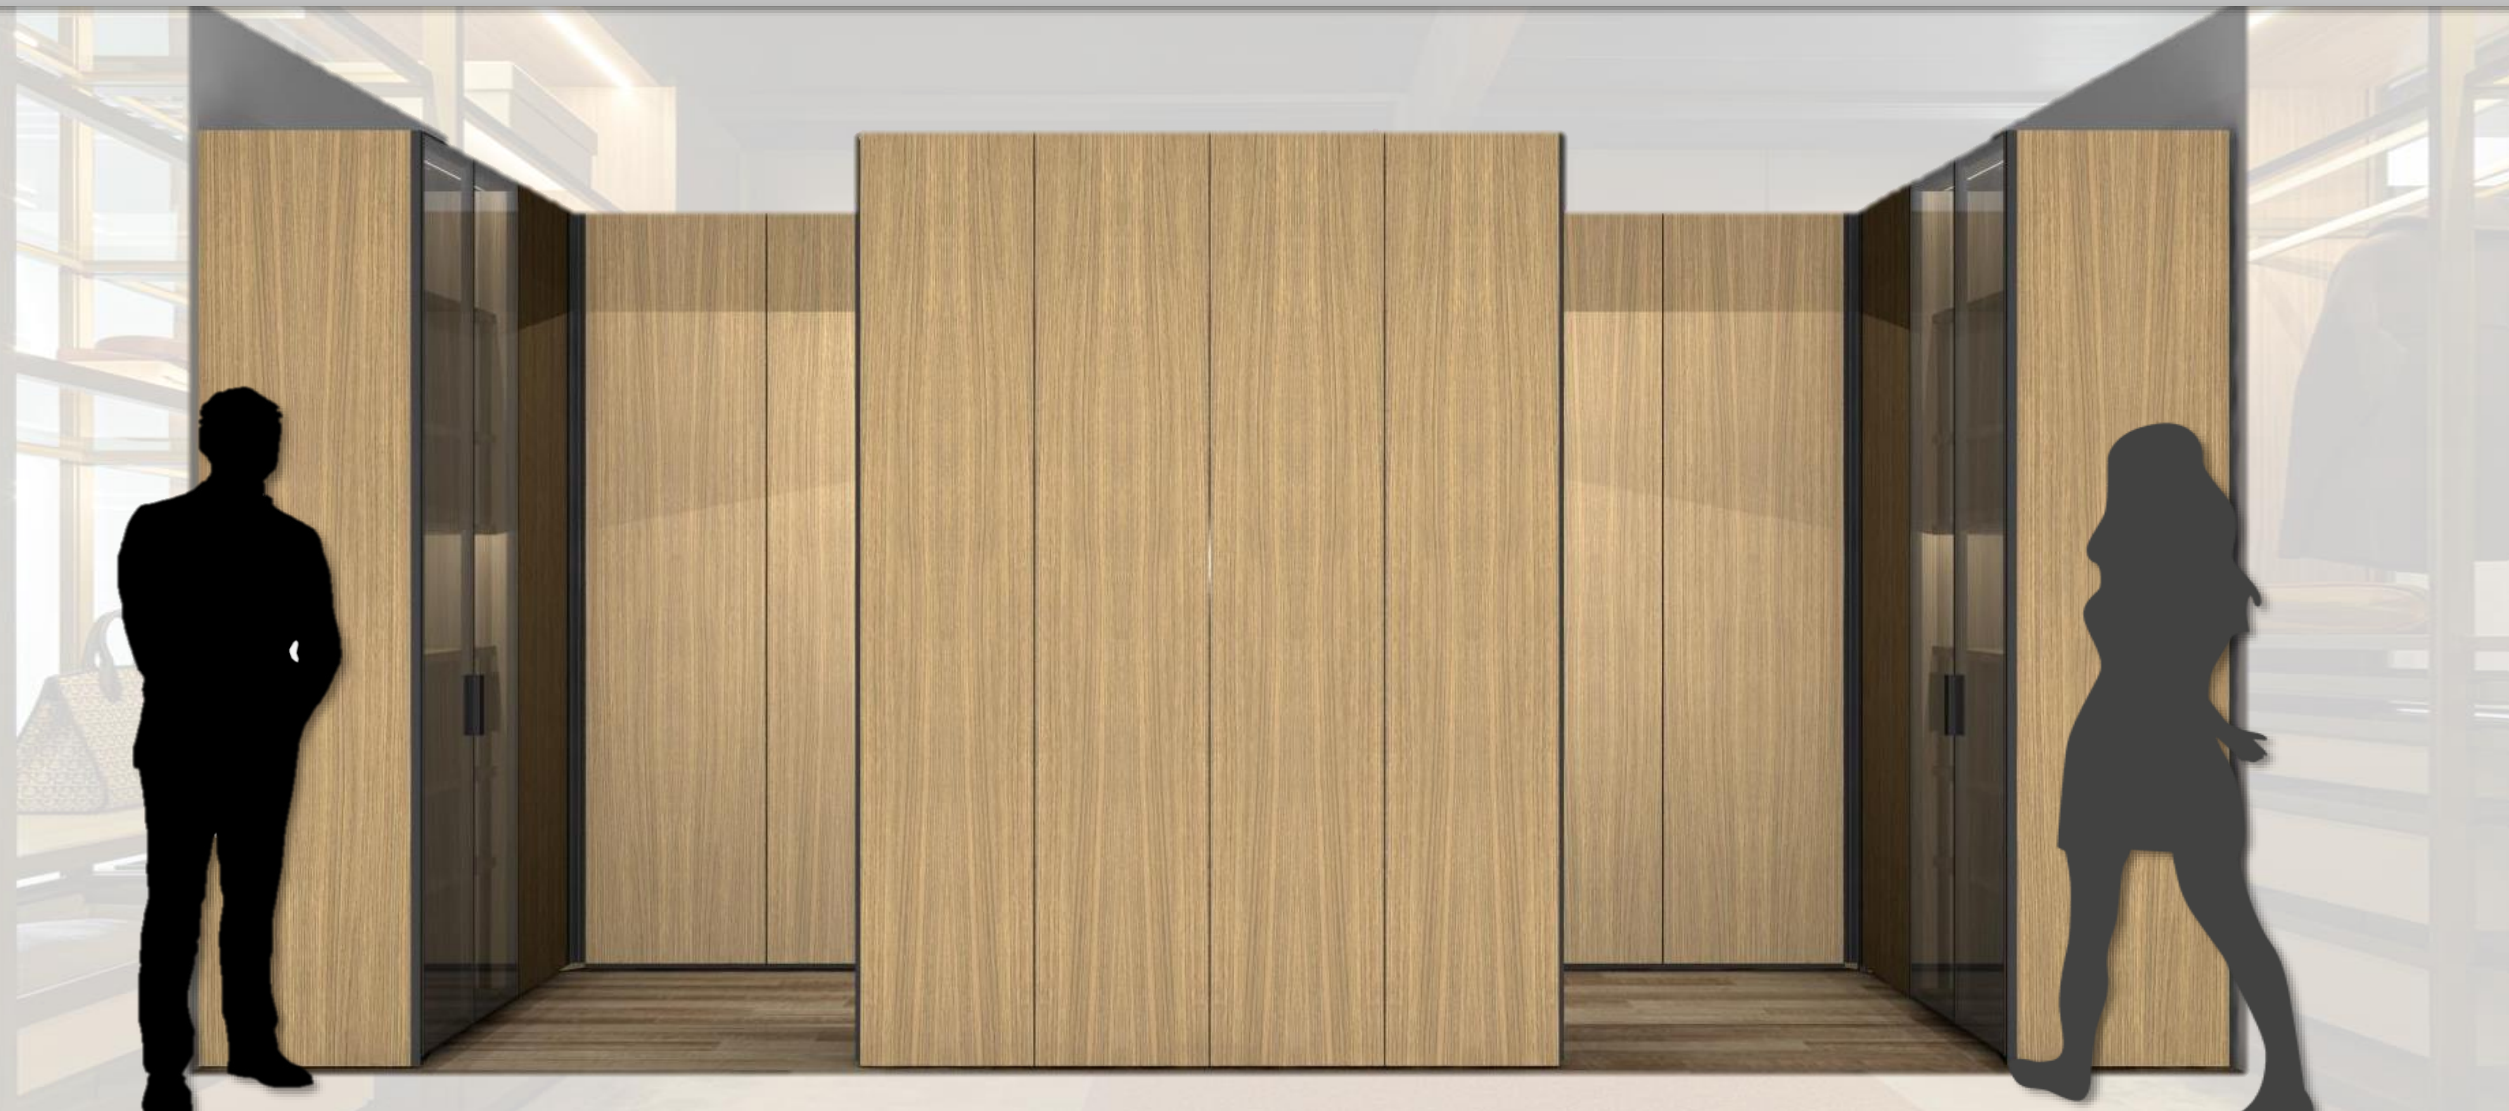

MASTER WARDROBE # 81 TREVISE # 08.10.2022

METAL FRAME SIDE  
PANELS WITH STOPSOL  
TRANSPARENT GLASS.

METAL FRAME  
CENTRAL PANEL.

# WARDROBE DIMENSIONS