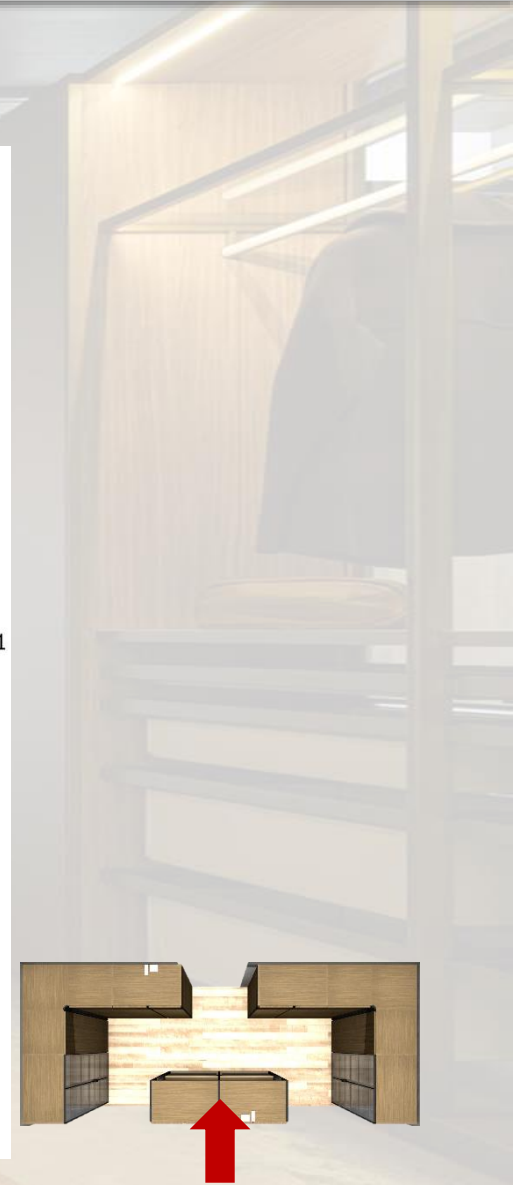

MASTER WARDROBE # 81 TREVISE # 08.10.2022

METAL FRAME SIDE  
PANELS WITH STOPSOL  
TRANSPARENT GLASS.

METAL FRAME  
CENTRAL PANEL.

# WARDROBE DIMENSIONS