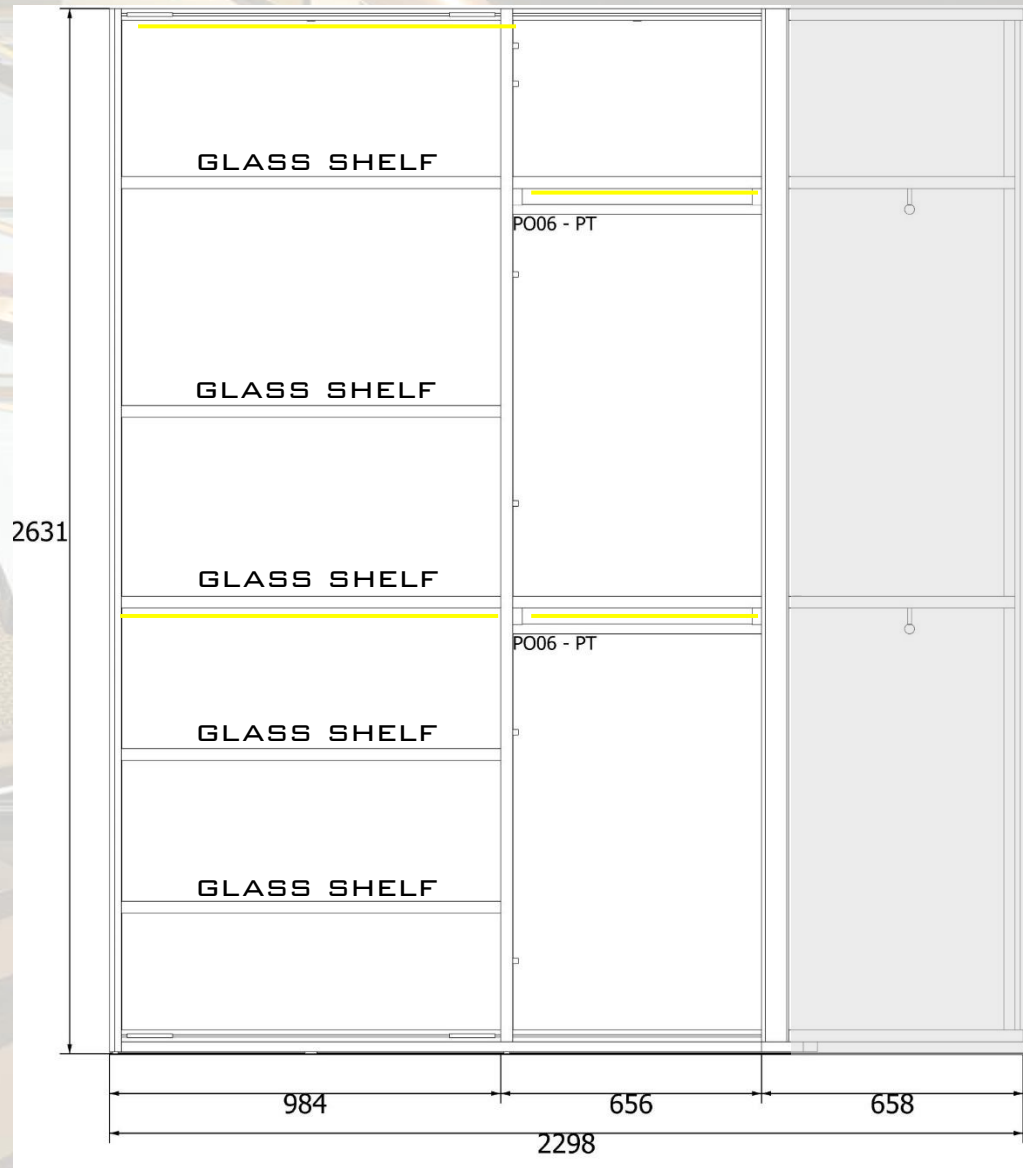

WARDROBE DIMENSIONS