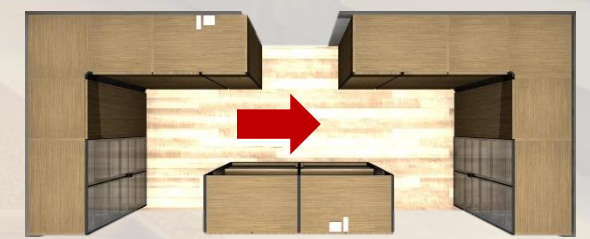

WARDROBE DIMENSIONS