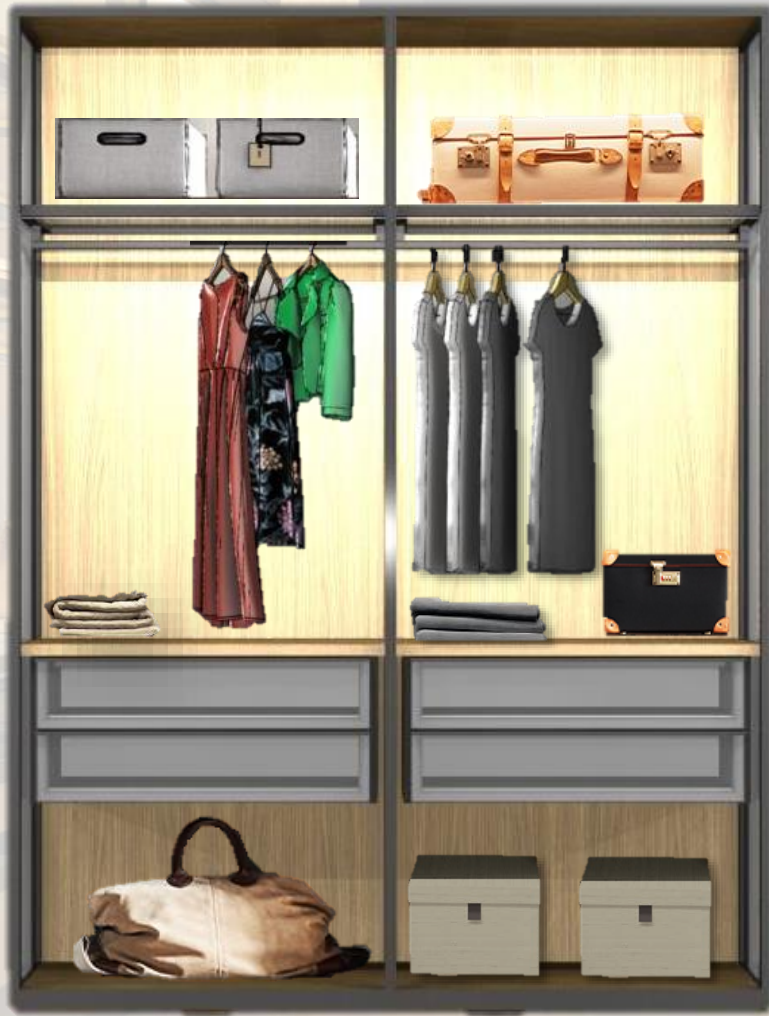

MASTER WARDROBE # 81 TREVISE # 08.10.2022

METAL FRAME SIDE  
PANELS WITH STOPSOL  
TRANSPARENT GLASS.

METAL FRAME  
CENTRAL PANEL.

# WARDROBE DIMENSIONS